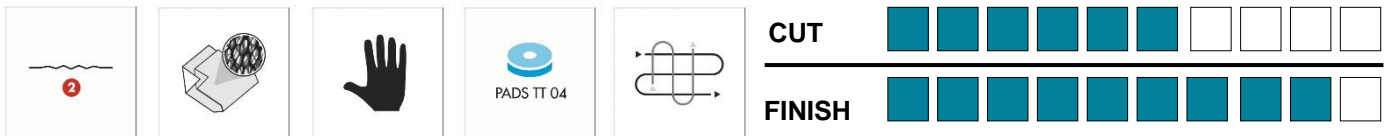

### Product description

This is an innovative boat renewer, used to easily remove light oxidations, yellowing, minor chalking and stains. Designed to be effortlessly applied by hand, it restores the surface to an outstanding shine and deep gloss, quickly and effectively removing defects, black streaks as well as pollution marks. It can be applied also by polisher, assuring ease of use, fast finish and amazing results.